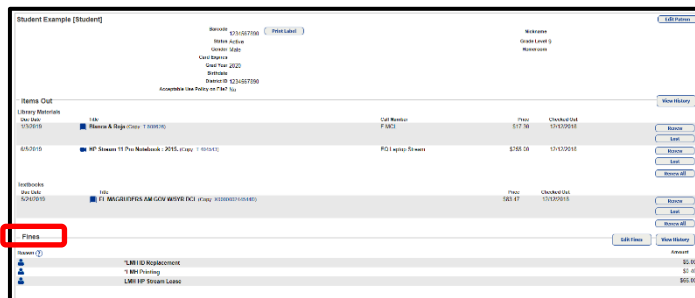

Destiny is where students manage their fines, textbooks, library resources, and check out eBooks.

1. Login to “Classlink”.

2. Click or tap on the DESTINY app.

3. Your name will now be displayed in the upper-right corner.

4. To view account information, click or tap on the MY INFO tab at the top of the page.

5. Review the itemized lists of your account.

- Library Materials
- Textbooks
- Fines

6. Pay in the Media Center using cash or credit/debit card ONLY. (NO checks.)