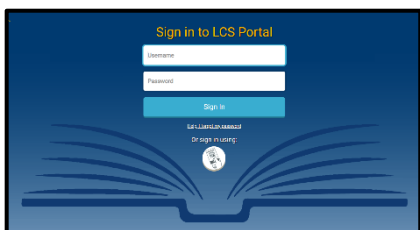

Destiny is where students manage their fines, textbooks, library resources, and check out eBooks.

1. Login to “Classlink”.

2. Click or tap on the DESTINY app.

3. Your name will now be displayed in the upper-right corner.

4. To view account information, click or tap on the MY INFO tab at the top of the page.

5. Review the itemized lists of your account.

- Library Materials
- Textbooks
- Fines

6. Pay in the Media Center using cash or credit/debit card ONLY. (NO checks.)